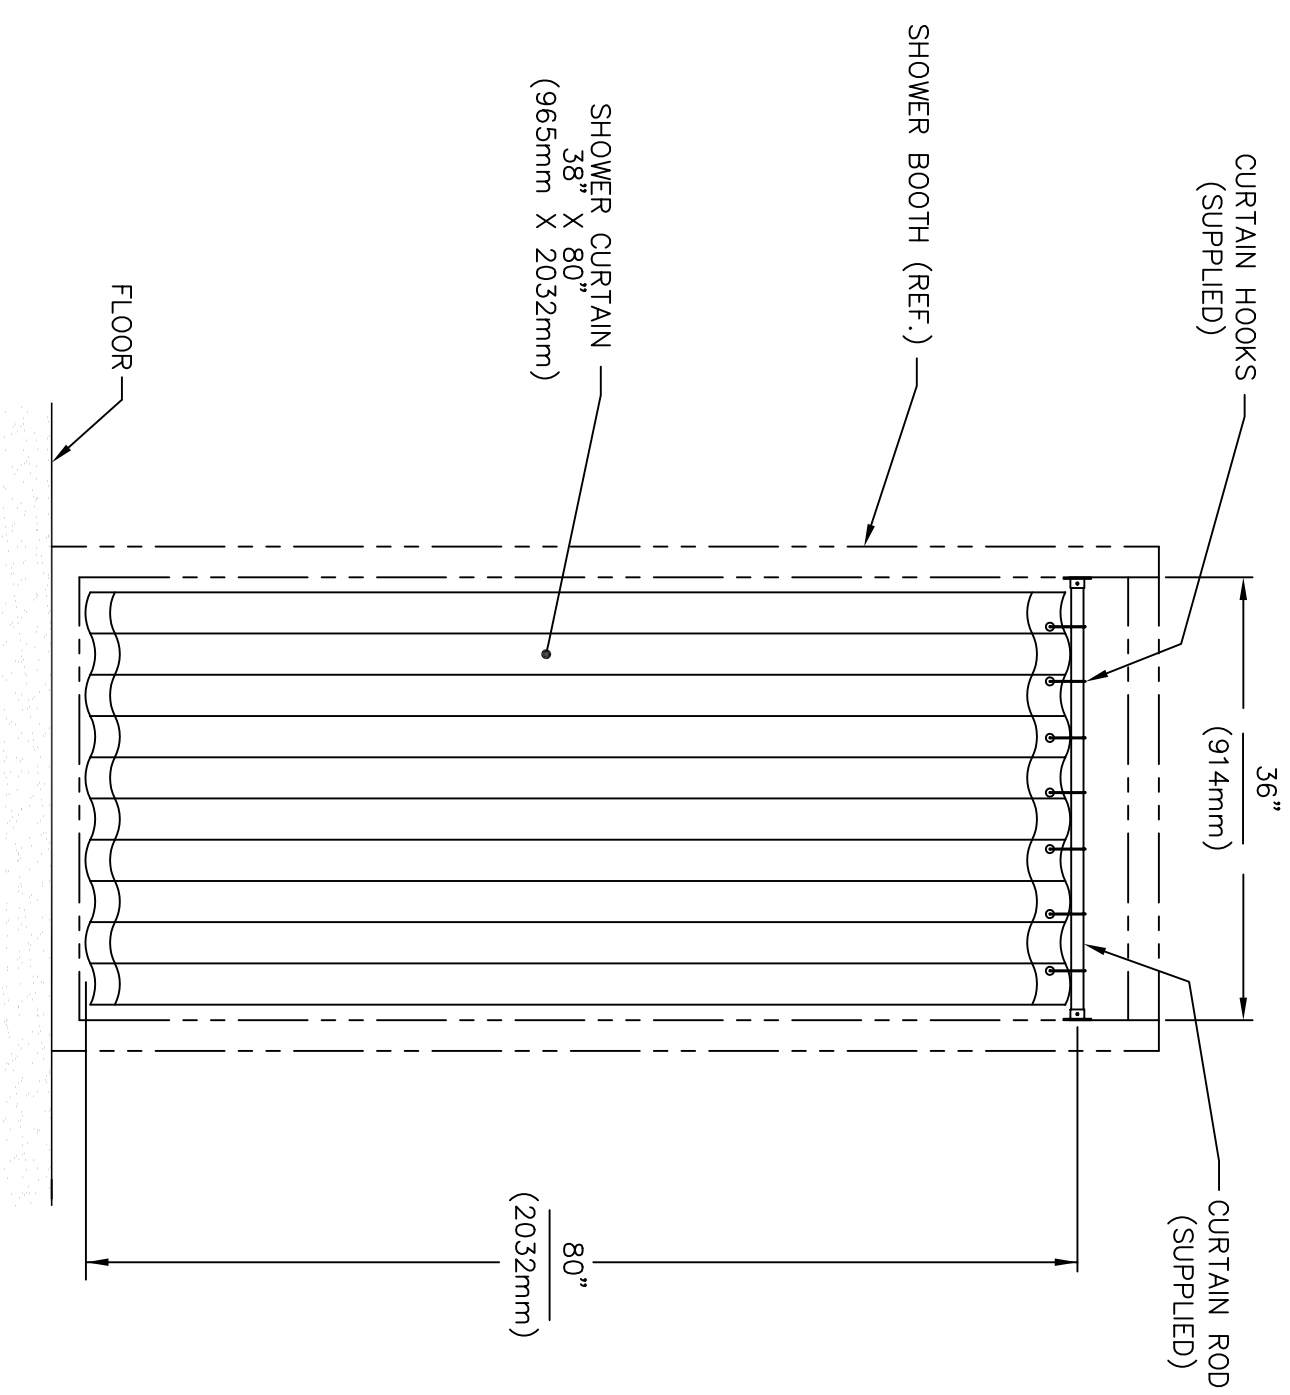

FEATURES & BENEFITS

OPTIONS

For more information, visit www.hawSCO.com or call (888) 640-4297.

Shown installed on 8605WC

SPECIFICATIONS

Model 9040 Privacy Curtain. This Tyvek white shower curtain performs water containment and provides privacy to the employee who must disrobe in an emergency.

APPLICATIONS

CURTAIN HOOKS
(SUPPLIED)

CURTAIN ROD
(SUPPLIED)

SHOWER BOOTH (REF.)

SHOWER CURTAIN
38" X 80"
(965mm X 2032mm)

FLOOR

36"

(914mm)