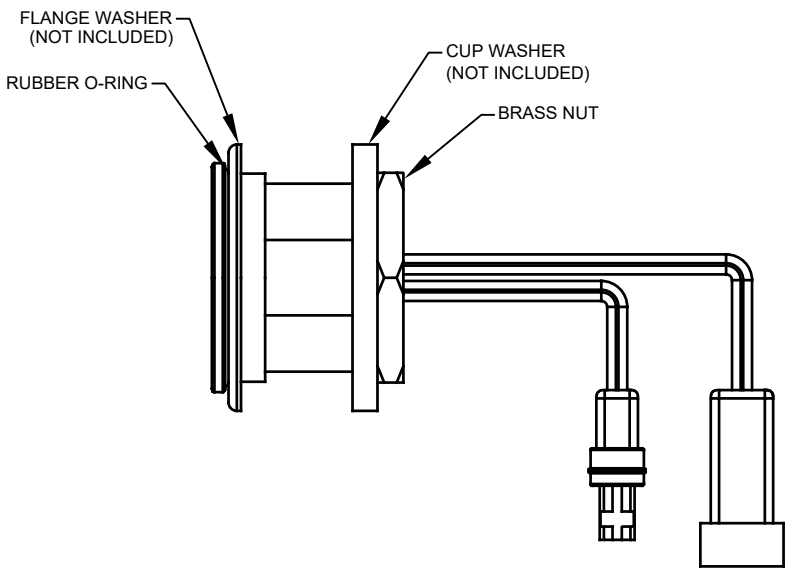

## SPECIFICATIONS

---

Model VRKH06 is the electronic sensor for the Haws HO (hands-off) fountains, and the 1RKHO, 2RKHO and 3RKHO sensor kits produced after May, 2021.

**FOR INDOOR USE ONLY**

## APPLICATIONS

---

VRKHO6 WIRING SCHEMATIC

SENSOR ASSEMBLY

		<b>Haws</b> <sup>®</sup>		1455 KLEPPE LANE SPARKS, NEVADA 89431 (775) 359-4712 FAX (775) 359-7424 E-MAIL: HAWS@HAWS.CO.COM WEBSITE: WWW.HAWS.CO.COM	
ECN NO. 5649	REVISED PER ECN: 5649	BY: BJM	MODEL(S)	PART NUMBER	
DRAWN: BJM	DATE: 02/12/21	CHK'D: FV	VRKHO6	0580001162.D	
APPROVED: BJM	DATE: 02/22/21	SCALE: N/A	SENSOR FOR RKHO	REVISION	1
DRAWING TYPE: INSTALLATION			SIZE: A	SHEET 4 OF 4	