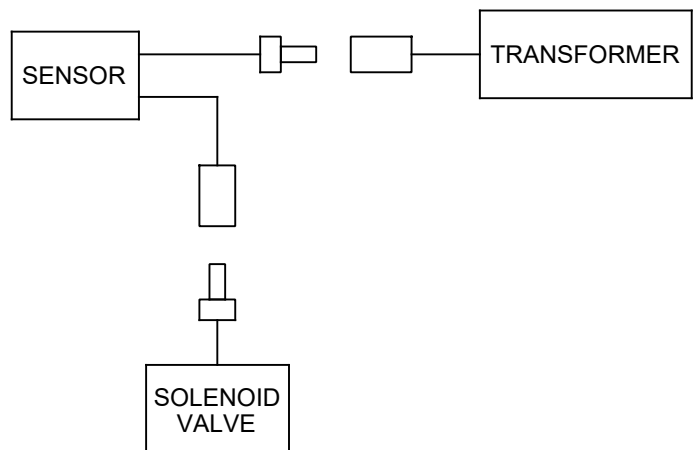

VRKHO6 WIRING SCHEMATIC