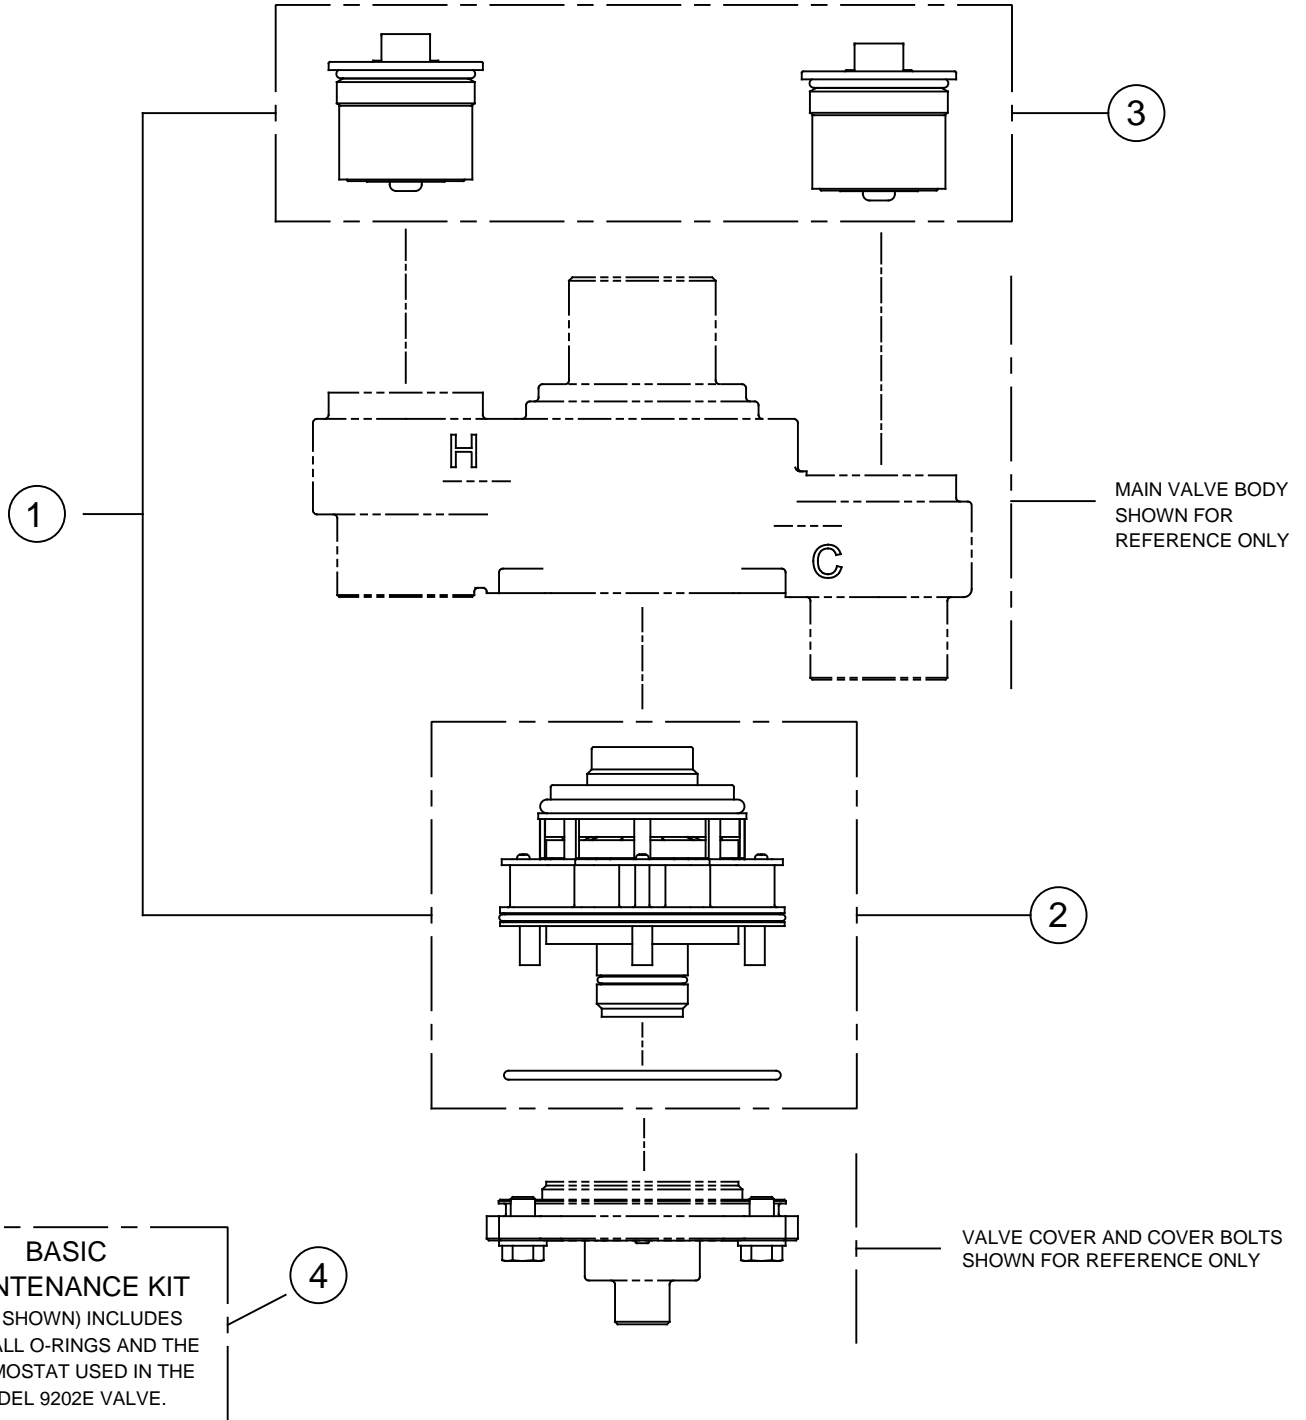

ITEM	DESCRIPTION	PART NO.
1	KIT, REPAIR, 9202E, COMPLETE	VRK02E.A
2	KIT, REPAIR, 9202E, MAIN MIXING VALVE	VRK02E.B
3	KIT, REPAIR, 9202E, CHECK STOPS	VRK02E.C
4	KIT, BASIC MAINT, 9202E, T-STAT+O-RINGS	VRK02E.E

EACH KIT INCLUDES INSTALLATION INSTRUCTIONS