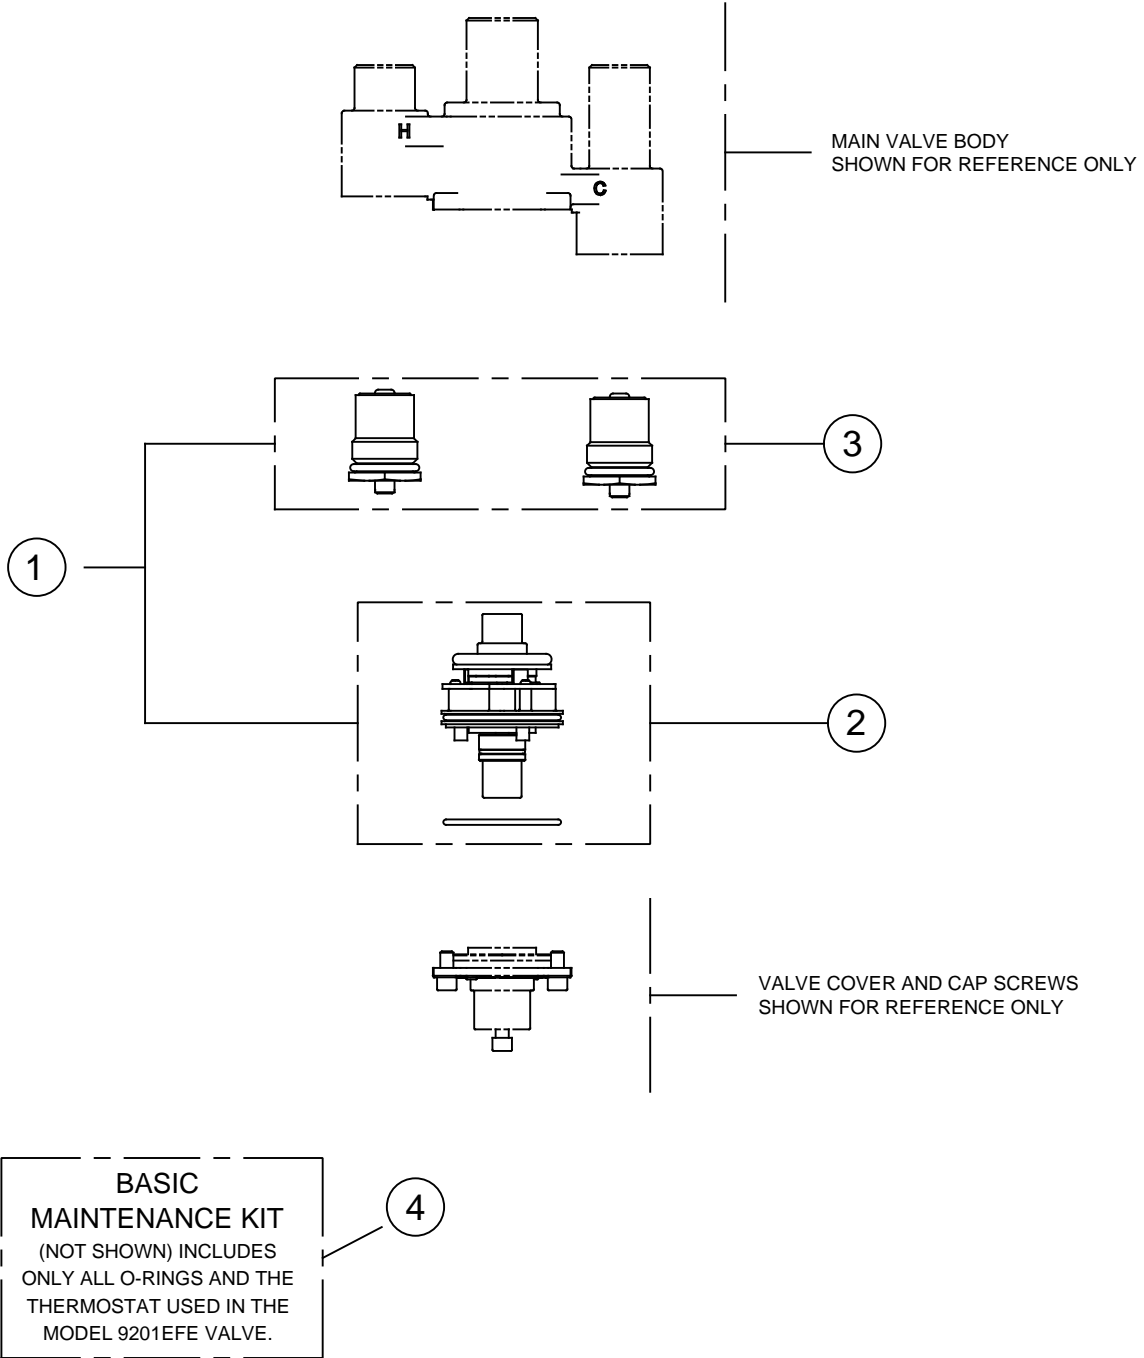

THIS DOCUMENT IS TRUE AND CORRECT AT TIME OF PUBLICATION. CONTINUED PRODUCT IMPROVEMENTS MAKE SPECIFICATIONS AND MEASUREMENTS SUBJECT TO CHANGE WITHOUT NOTICE.

ITEM	DESCRIPTION	PART NO.
1	KIT, REPAIR, 9201EFE, COMPLETE	VRK01EFE.A
2	KIT, REPAIR, 9201EFE, MAIN MIXING VALVE	VRK01EFE.B
3	KIT, REPAIR, 9201EFE, CHECK STOPS	VRK01EFE.C
4	KIT, BASIC MAINT, 9201EFE, T-STAT+O-RINGS	VRK01EFE.E

EACH KIT INCLUDES INSTALLATION INSTRUCTIONS

PARTS BREAKDOWN

WHEN ORDERING PARTS PLEASE SPECIFY MODEL NUMBER.

 Haws [®]		1455 KLEPPE LANE SPARKS, NEVADA 89431 (775) 359-4712 FAX (775) 359-7424 E-MAIL: HAWS@HAWS.CO.COM WEBSITE: WWW.HAWS.CO.COM	
		ECN NO. 5426	REVISED PER ECN: 5426
DRAWN DP	DATE 05/13/19	CHKD FV	PART NUMBER 0002080234
APPROVED NE	DATE 05/21/19	SCALE: 1:1	DRAWING TYPE: PARTS BREAKDOWN
		SIZE: A	SHEET 1 OF 1