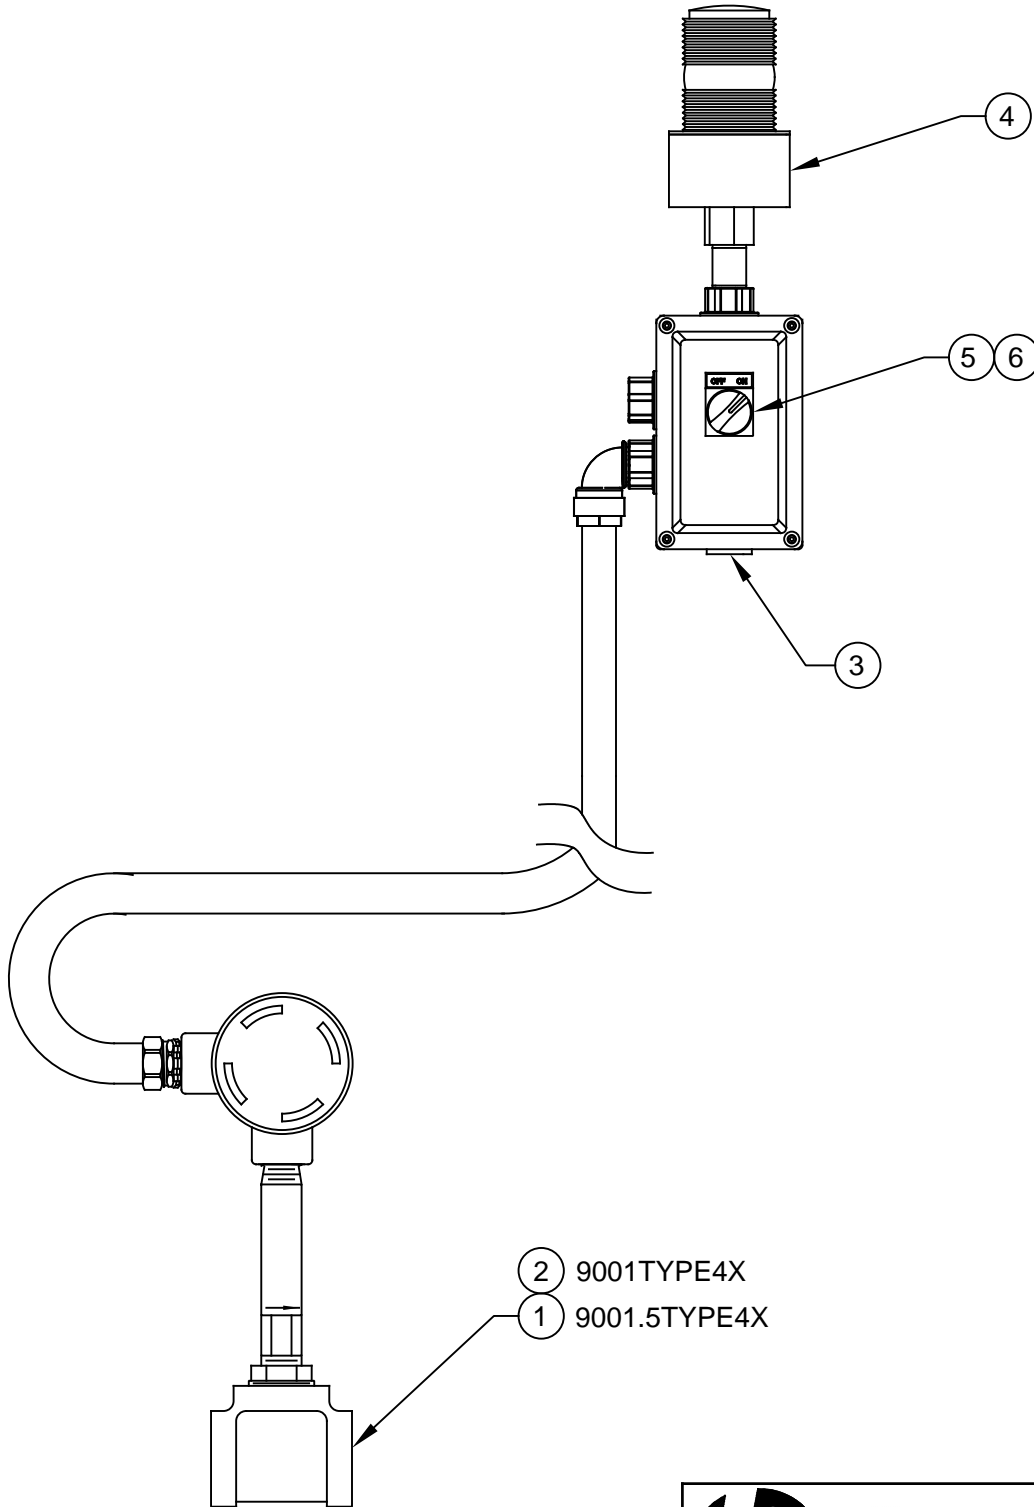

ITEM	DESCRIPTION	PART NO.
1	FLOW SWITCH, CRP, DPDT, 1/2" NPT	0089007177
2	FLOW SWITCH, CRP, DPDT, 1 1/4" NPT	0089007176
3	PIEZO ALARM	0210000283
4	120V LIGHT	0003225590
5	SELECTOR SWITCH	0005726705.3
6	LEGEND PLATE	0004465585.2

# PARTS BREAKDOWN

- 2 9001TYPE4X
- 1 9001.5TYPE4X

WHEN ORDERING PARTS PLEASE SPECIFY MODEL NUMBER.

		1455 KLEPPE LANE SPARKS, NEVADA 89431 (775) 359-4712 FAX (755) 359-7424 E-MAIL: HAWS@HAWS.CO.COM WEBSITE: WWW.HAWS.CO.COM	
		ECN NO. 4785 DRAWN VWC APPROVED FV	REVISED PER ECN: 5232 DATE 9/26/13 DATE 11/22/17
PART NUMBER 0002080630			DRAWING NO. A REV 5
SCALE: 1:2.5		DRAWING TYPE: PARTS BREAKDOWN	SIZE: A SHEET 1 OF 1