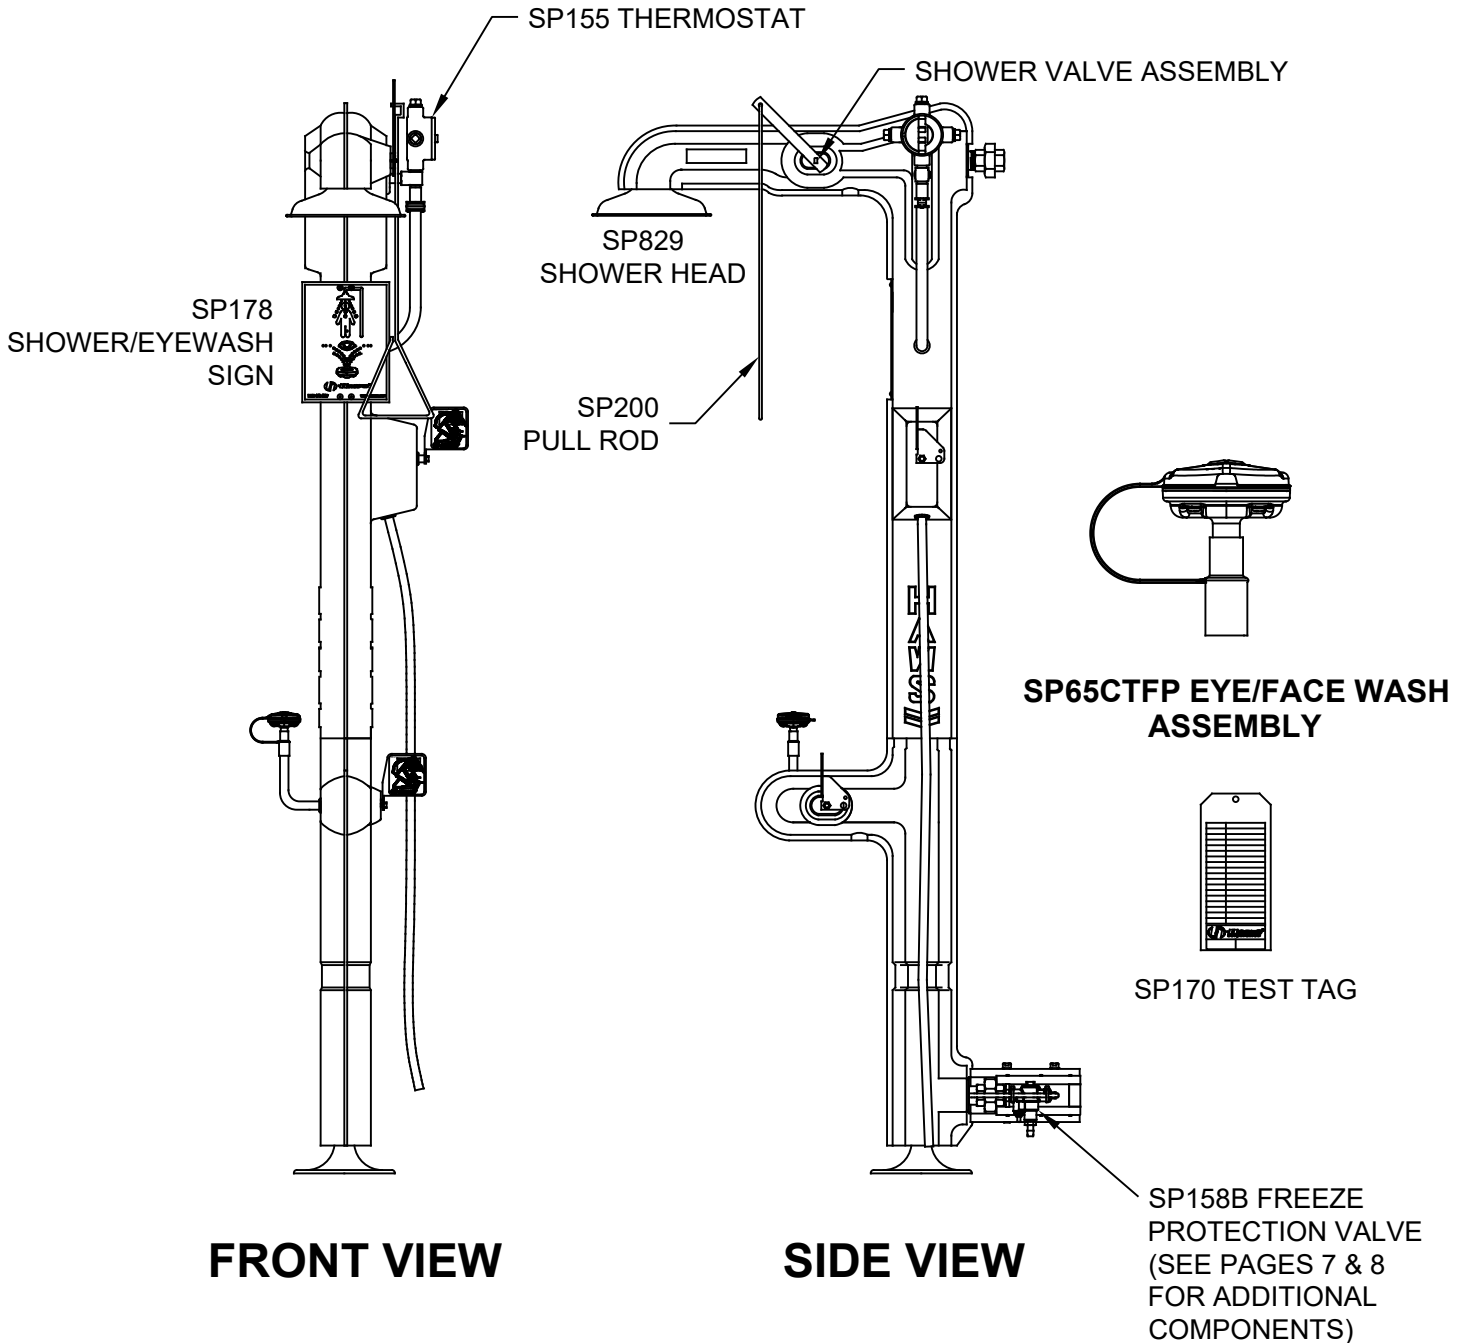

PARTS BREAKDOWN

FRONT VIEW

SIDE VIEW

WHEN ORDERING PARTS PLEASE SPECIFY MODEL NUMBER.

		Haws [®]		1455 KLEPPE LANE SPARKS, NEVADA 89431 (775) 359-4712 FAX (775) 359-7424 E-MAIL: HAWS@HAWS.CO.COM WEBSITE: WWW.HAWS.CO.COM	
				ECN NO. ECN: 5762 DRAWN RTM APPROVED FV	REVISED PER FV DATE 3/29/05 DATE 02/08/22
				REVISION 19	SCALE: NA DRAWING TYPE: PARTS BREAKDOWN SIZE: A SHEET 1 OF 1