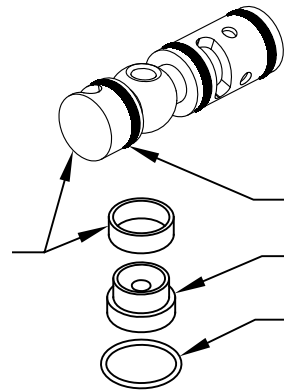

PARTS BREAKDOWN

PULLDOWN EYE/FACE WASH LABEL
P/N 0003163821

SP175 EYEWASH SIGN

SP65PD EYE/FACE WASH HEAD

SP170 TEST TAG

VRK7650 REPAIR KIT (SEE BELOW)

SPOOL AND SLEEVE ARE NOT INCLUDED WITH KIT

VRK7650 REPAIR KIT INCLUDES:

- O-RING (SMALL) QTY. 3
- 7650 RETAINER SEAT QTY. 1
- O-RING (LARGE) QTY. 1

		1455 KLEPPE LANE SPARKS, NEVADA 89431 (775) 359-4712 FAX (775) 359-7424 E-MAIL: HAWS@HAWS.CO.COM WEBSITE: WWW.HAWS.CO.COM	
		ECN NO. REVISED PER BY ECN: 5342 JP	MODEL(S) 7610
DRAWN STH DATE 10/29/96 APPROVED MJ DATE 09/12/18	DATE 10/29/96 CHKD FV	PULLDOWN EYE/FACE WASH	REVISION 19
WHEN ORDERING PARTS PLEASE SPECIFY MODEL NUMBER.		SCALE: 1:1	DRAWING TYPE: PARTS BREAKDOWN SIZE: A SHEET 1 OF 1