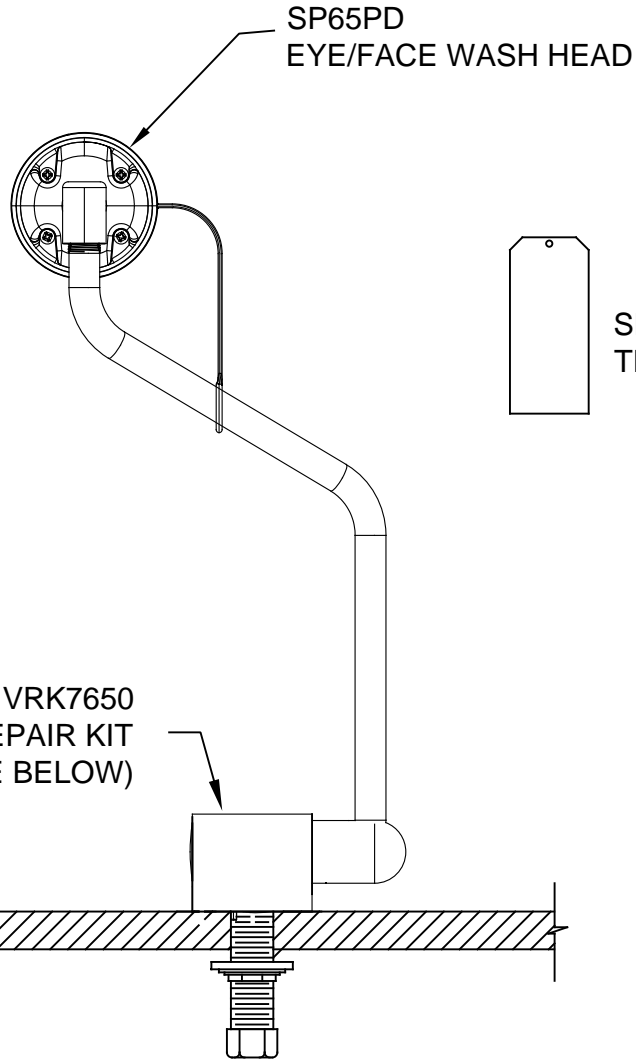

PARTS BREAKDOWN

PULLDOWN EYE/FACE WASH LABEL
P/N 0003163821

SP175 EYEWASH SIGN

SP65PD EYE/FACE WASH HEAD

SP170 TEST TAG

VRK7650 REPAIR KIT (SEE BELOW)

SPOOL AND SLEEVE ARE NOT INCLUDED WITH KIT

VRK7650 REPAIR KIT INCLUDES:

- O-RING (SMALL) QTY. 3
- 7650 RETAINER SEAT QTY. 1
- O-RING (LARGE) QTY. 1

		1455 KLEPPE LANE SPARKS, NEVADA 89431 (775) 359-4712 FAX (775) 359-7424 E-MAIL: HAWS@HAWS.CO.COM WEBSITE: WWW.HAWS.CO.COM	
		ECN NO. REVISED PER BY ECN: 5342 JP	MODEL(S) 7610
DRAWN STH DATE 10/29/96 APPROVED MJ DATE 09/12/18	DATE 10/29/96 CHKD FV	PULLDOWN EYE/FACE WASH	REVISION 19
WHEN ORDERING PARTS PLEASE SPECIFY MODEL NUMBER.		SCALE: 1:1	DRAWING TYPE: PARTS BREAKDOWN SIZE: A SHEET 1 OF 1