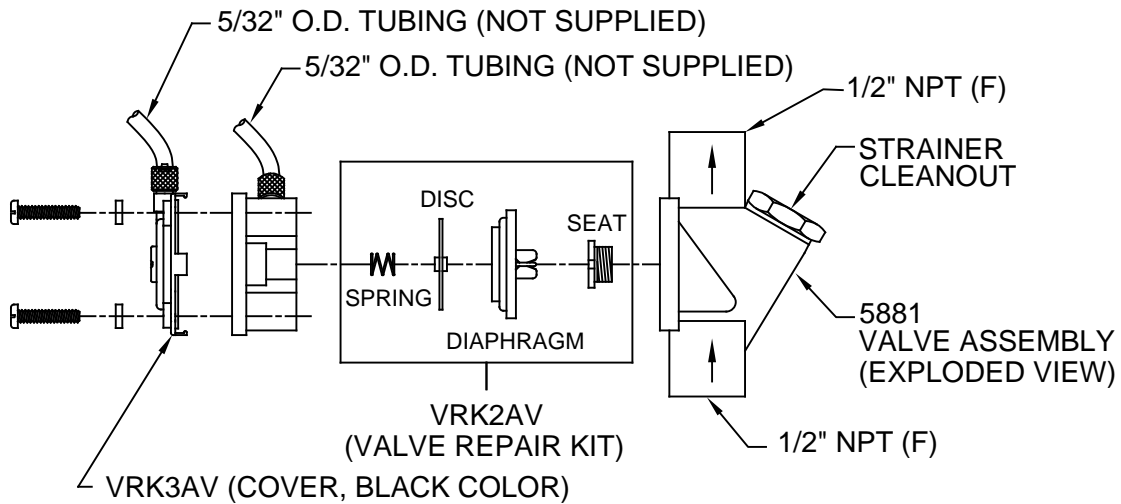

PARTS BREAKDOWN

NOTE:

- 1** THIS BLACK COVER IS NOT INTERCHANGEABLE WITH GRAY COVERS USED ON OLDER 5881 VALVES. (SCREWS & WASHERS NOT SUPPLIED WITH COVERS).

VRK3AV **1**
DETAIL

WHEN ORDERING PARTS PLEASE SPECIFY MODEL NUMBER.

			1455 KLEPPE LANE SPARKS, NEVADA 89431 (775) 359-4712 FAX (775) 359-7424 E-MAIL: HAWS@HAWS.CO.COM WEBSITE: WWW.HAWS.CO.COM		
			ECN NO. 5362 REVISOR FV DATE 08/26/04 CHECKED JP	MODEL(S) 6518.2FR VALVE, FREEZE RESISTANT, DUAL	PART NUMBER 0002077791 REVISION 22
DRAWN M.J. APPROVED M.J.	DATE 10/23/18	SCALE: 1:1 DRAWING TYPE: PARTS BREAKDOWN	SIZE: A SHEET 1 OF 1		