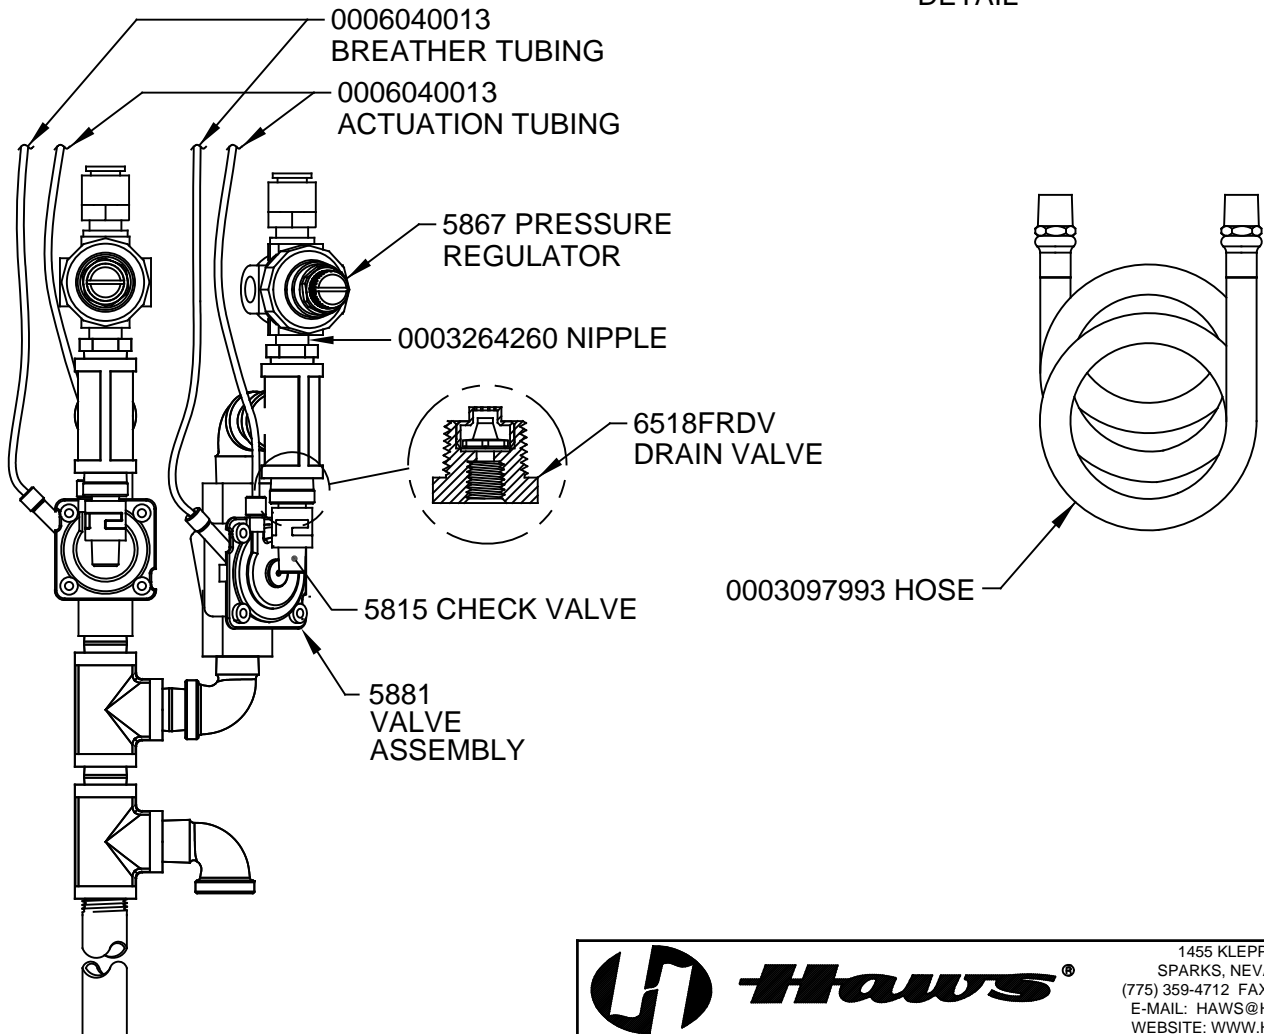

PARTS BREAKDOWN

NOTE:

- 1** THIS BLACK COVER IS NOT INTERCHANGEABLE WITH GRAY COVERS USED ON OLDER 5881 VALVES. (SCREWS & WASHERS NOT SUPPLIED WITH COVERS).

VRK3AV **1**
DETAIL

WHEN ORDERING PARTS PLEASE SPECIFY MODEL NUMBER.

			1455 KLEPPE LANE SPARKS, NEVADA 89431 (775) 359-4712 FAX (775) 359-7424 E-MAIL: HAWS@HAWS.CO.COM WEBSITE: WWW.HAWS.CO.COM		
			ECN NO. 5362 REVISOR FV DATE 08/26/04 CHECKED JP	MODEL(S) 6518.2FR VALVE, FREEZE RESISTANT, DUAL	PART NUMBER 0002077791 REVISION 22
DRAWN M.J. APPROVED M.J.	DATE 10/23/18	SCALE: 1:1 DRAWING TYPE: PARTS BREAKDOWN	SIZE: A SHEET 1 OF 1		