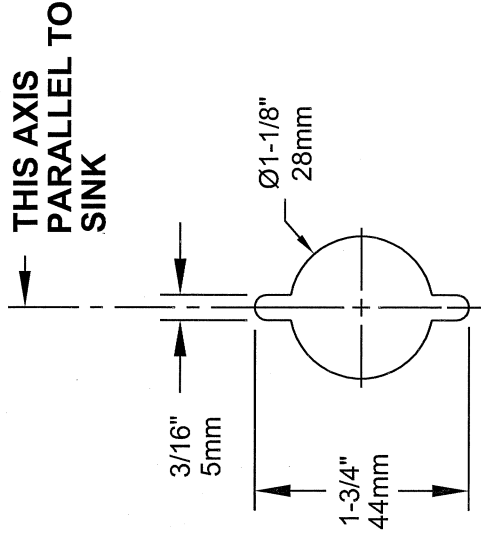

NOTES:

1. BE SURE INDEXING PINS ARE INSTALLED AND ORIENTED TO ACCOMODATE YOUR DESIRED MOUNTING.
2. THE HANDLE/STEM REPAIR KIT FOR THIS MODEL IS: 5452HST.
3. THE VALVE REPAIR KIT FOR THIS MODEL IS: 5800VRKT.

REPLACEMENT PARTS AVAILABLE

1455 KLEPPE LANE
SPARKS, NEVADA 89431
(775) 359-4712 FAX (755) 359-7424
E-MAIL: HAWS@HAWS.CO.COM
WEBSITE: WWW.HAWS.CO.COM

ECN NO. REVISED PER BY:	MODEL(S)	5452LF	SELF-CLOSING GOOSENECK VALVE
3936	ECN: 4514	SLS	
DRAWN: DO	DATE: 3/87	CHD	
APPROVED: [Signature]	SCALE: 1:2	DRAWING TYPE: INSTALLATION	SIZE: A
PART NUMBER	0002074495	DRAWING NO.	12933A00
REV	5	SHEET	1 OF 1