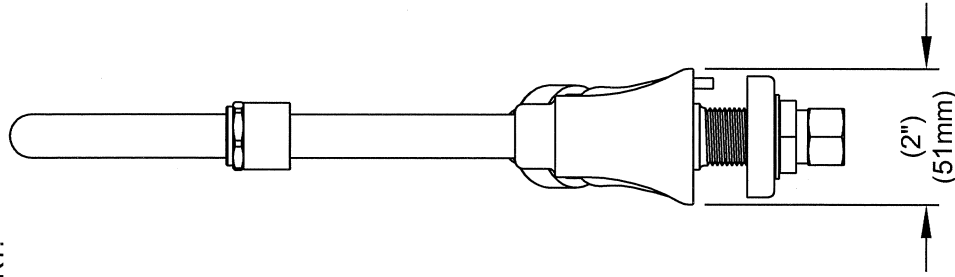

NOTES:

1. BE SURE INDEXING PINS ARE INSTALLED AND ORIENTED TO ACCOMODATE YOUR DESIRED MOUNTING.
2. THE HANDLE/STEM REPAIR KIT FOR THIS MODEL IS: 5452HST.
3. THE VALVE REPAIR KIT FOR THIS MODEL IS: 5800VRKT.

REPLACEMENT PARTS AVAILABLE

1455 KLEPPE LANE
SPARKS, NEVADA 89431
(775) 359-4712 FAX (755) 359-7424
E-MAIL: HAWS@HAWS.CO.COM
WEBSITE: WWW.HAWS.CO.COM

ECN NO. REVISED PER BY:	MODEL(S)	5452LF	SELF-CLOSING GOOSENECK VALVE
3936	ECN: 4514	SLS	
DRAWN: DO	DATE: 3/87	CHD	
APPROVED: [Signature]	SCALE: 1:2	DRAWING TYPE: INSTALLATION	SIZE: A
PART NUMBER	0002074495	DRAWING NO.	12933A00
REV	5	SHEET	1 OF 1