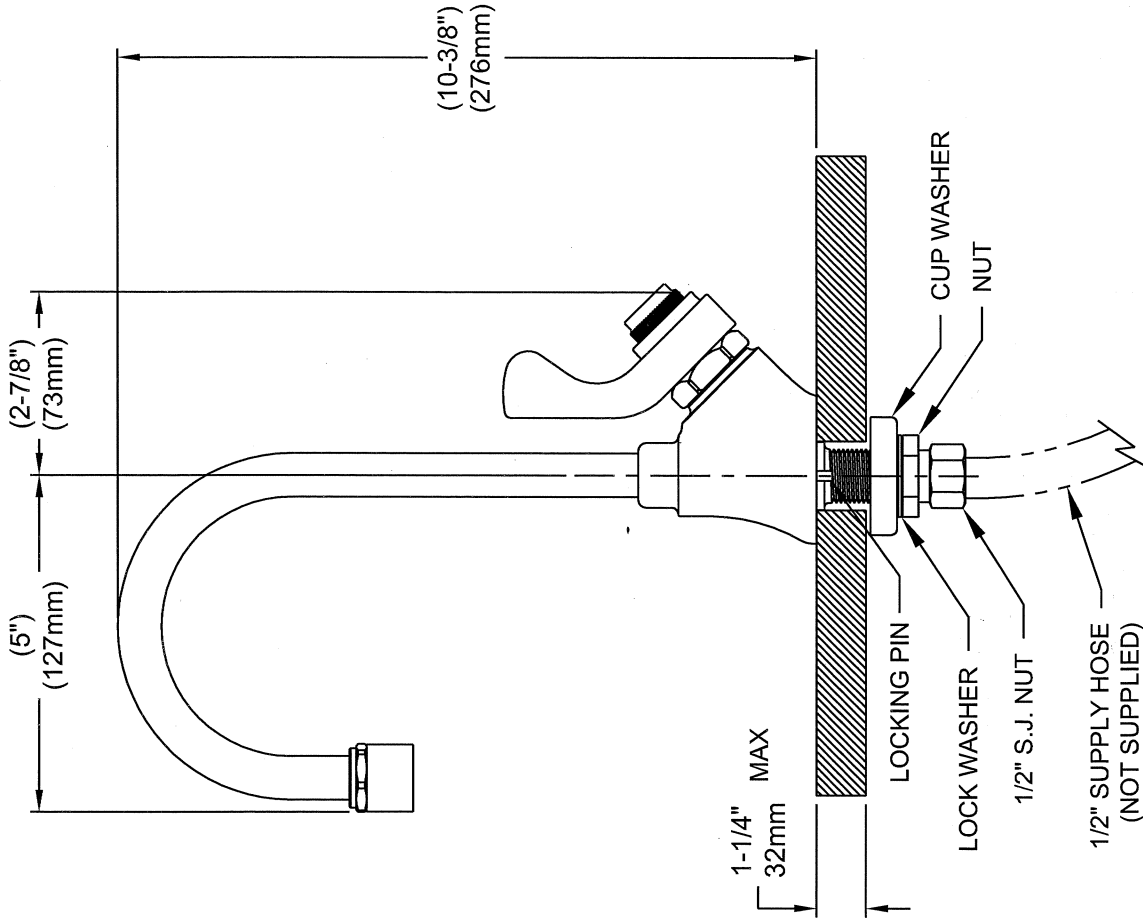

NOTES:

1. BE SURE INDEXING PINS ARE INSTALLED AND ORIENTED TO ACCOMODATE YOUR DESIRED MOUNTING.
2. THE HANDLE/STEM REPAIR KIT FOR THIS MODEL IS: 5452HST.
3. THE VALVE REPAIR KIT FOR THIS MODEL IS: 5800VRKT.

REPLACEMENT PARTS AVAILABLE

1455 KLEPPE LANE
SPARKS, NEVADA 89431
(775) 359-4712 FAX (755) 359-7424
E-MAIL: HAWS@HAWS.CO.COM
WEBSITE: WWW.HAWS.CO.COM

ECN NO. REVISED PER BY:	MODEL(S)	5452LF	SELF-CLOSING GOOSENECK VALVE
3936	ECN: 4514	SLS	
DRAWN: DO	DATE: 3/87	CHD	
APPROVED: [Signature]	SCALE: 1:2	DRAWING TYPE: INSTALLATION	SIZE: A
PART NUMBER	0002074495	DRAWING NO.	12933A00
REV	5	SHEET	1 OF 1