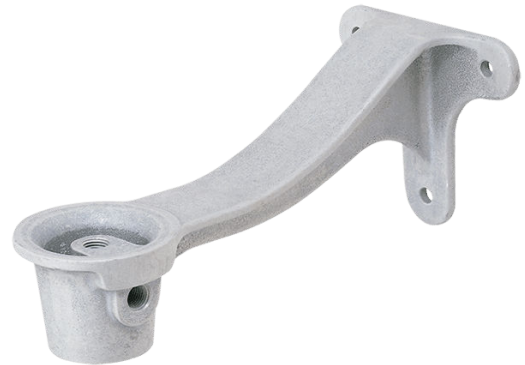

FEATURES & BENEFITS

OPTIONS

For more information, visit www.hawesco.com or call (888) 640-4297.

SPECIFICATIONS

Model SP80 is a cast aluminum mounting bracket used with wall mounted eye and eye/face wash models.