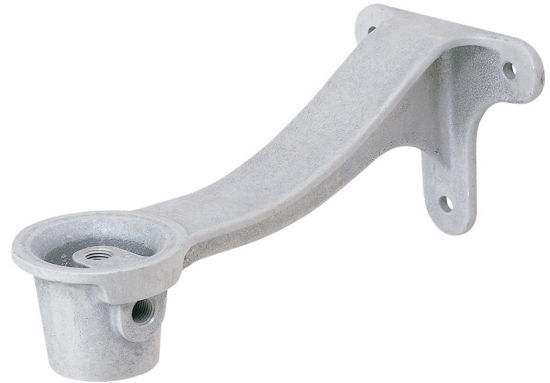

model SP80

Mounting Bracket

FEATURES & BENEFITS

OPTIONS

For more information, visit www.hawSCO.com or call (888) 640-4297.

SPECIFICATIONS

Model SP80 is a cast aluminum mounting bracket used with wall mounted eye and eye/face wash models.