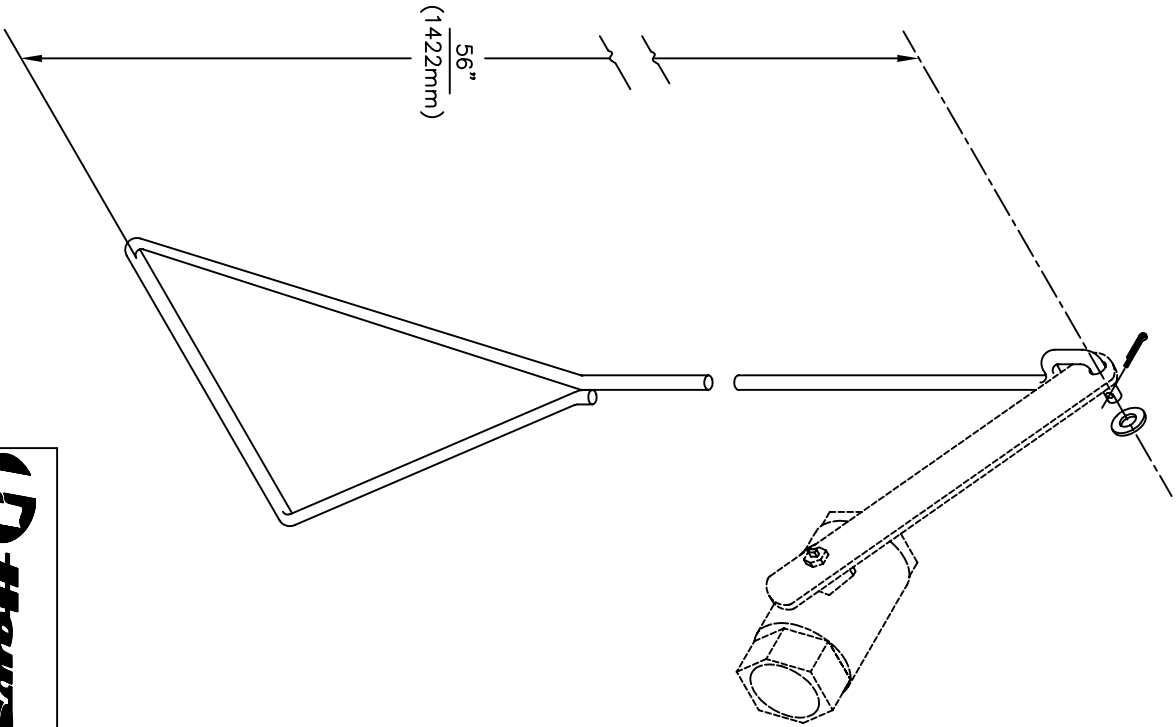

model **SP204**
Pull Rod 56"

FEATURES & BENEFITS

OPTIONS

For more information, visit www.hawsc.com or call (888) 640-4297.

SPECIFICATIONS

Model SP204 is a 56" (142.2 cm) long stainless steel pull rod used on Haws model 8122HWC.

APPLICATIONS

- NOTES:
 1. PLACE WASHER ONTO PULL ROD, THEN PUT COTTER PIN THROUGH HOLE TO HOLD PULL ROD TO HANDLE.

INFO FAX : 1-888-FAX-HAWS (1-888-329-4297)
 1455 Kleppe Ln, Sparks NV, 89431
 Phone: 775-359-4712 Fax: 775-359-7424
 Haws Ag Bichweg 3 CH-3401 Burgdorf Switzerland
 Haws Mfg Pte Ltd 74 Sungai Kadut Loop Singapore 729531
 e-mail: Haws@hawsco.com website: www.hawsco.com

EST NO.	REVISED FOR	BY	DATE	MODEL(S):	SCALE	DRAWING TYPE	INSTALLATION/REWORK
02/09/94	CH	SP204	1:2	SP204	1:2	INSTALLATION/REWORK	
02/09/94	DATE	INFO FAX DOC #	277204				
0002080339	PART NUMBER						
11236000	DRAWING NUMBER						
1	REV.						
SIZE: A	1	SHR.	1	OF	1		