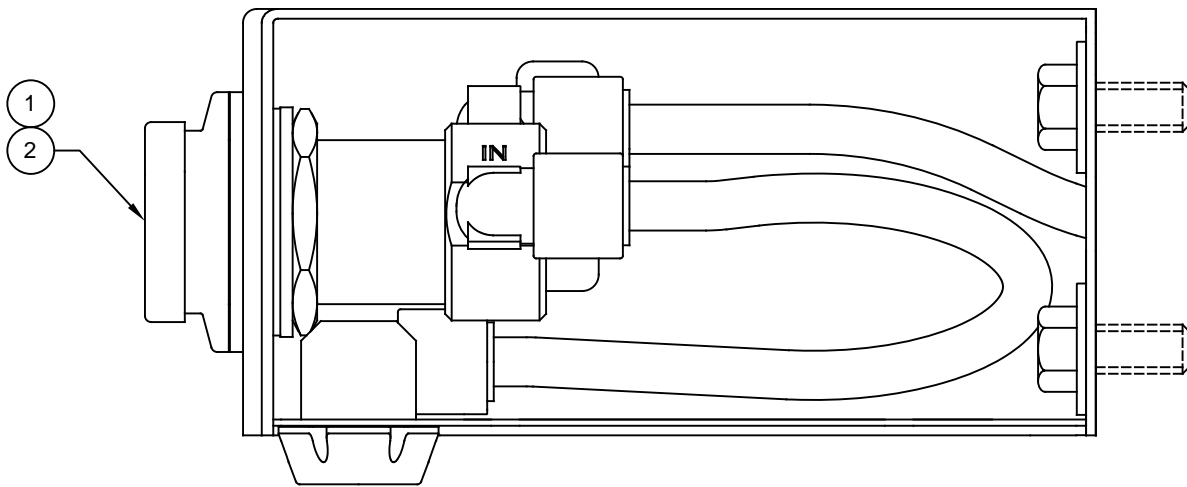

ITEM	DESCRIPTION	PART NO.
1	VALVE REPAIR KIT HF	VRK5874HF
2	PUSH BUTTON ASSY	PBA6

# PARTS BREAKDOWN

WHEN ORDERING PARTS PLEASE SPECIFY MODEL NUMBER.

		<b>Haws</b> <sup>®</sup>		1455 KLEPPE LANE SPARKS, NEVADA 89431 (775) 359-4712 FAX (775) 359-7424 E-MAIL: HAWS@HAWS.CO.COM WEBSITE: WWW.HAWS.CO.COM	
				ECN NO. 5081 DRAWN MJ APPROVED FV	REVISED PER ECN: 5220 DATE 06/08/16 DATE 11/22/17
		SCALE: 1:14	DRAWING TYPE: PARTS BREAKDOWN	SIZE: A	SHEET 1 OF 1