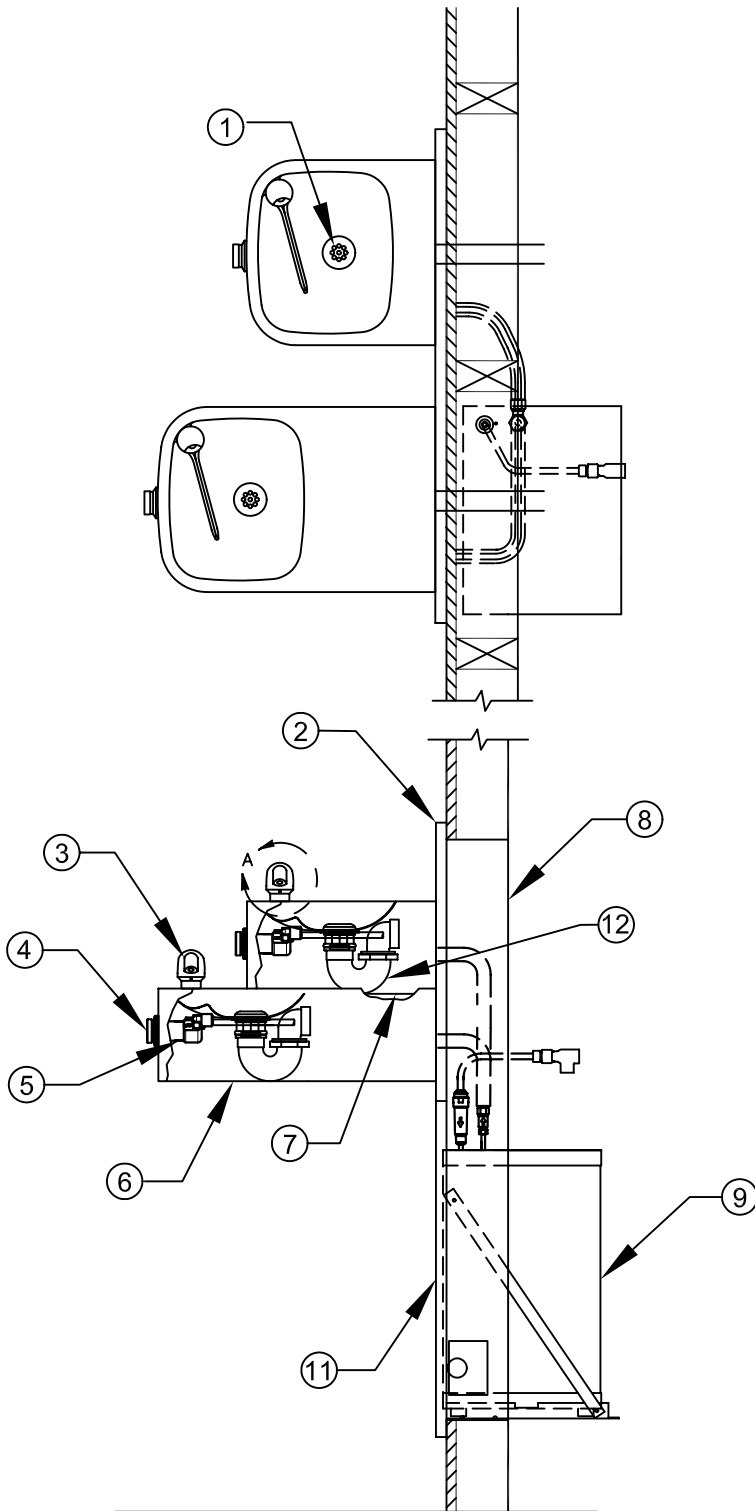

PARTS BREAKDOWN

ITEM	DESCRIPTION
1	STRAINER ASSEMBLY 6462
2	BACK PANEL 0004023580
3	HEAD 5703M
4	BUTTON ASSEMBLY PBA6
5	VALVE 5874SS
6	BOTTOM PLATE PBM1109 (LONG)
7	BOTTOM PLATE PBM1105 (SHORT)
8	MOUNTING FRAME MTGFR.LG
9	CHILLER HCR8-300
10	SPANNER WRENCH 0006983506
11	GRILLE 0002626651
12	TRAP 0005982900
OPTIONAL 13	DRIVER, NOZZLE .25 HEX 0002082253

WHEN ORDERING PARTS PLEASE SPECIFY YOUR MODEL NUMBER

		Haws [®]		1455 KLEPPE LANE SPARKS, NEVADA 89431 (775) 359-4712 FAX (775) 359-7424 E-MAIL: HAWS@HAWS.CO.COM WEBSITE: WWW.HAWS.CO.COM	
		ECN NO. REVISED PER BY: ECN: 4585 HM DRAWN: DATE: CHKD.: F. VASQUEZ 09/04/98 APPROVED: DATE:	MODEL(S) H1119.8	PART NUMBER: 0002080262	DRAWING NO.: REV. 13372C00 18
SCALE: 1:4		DRAWING TYPE: PARTS BREAKDOWN		SIZE: A SHEET 1 OF 1	