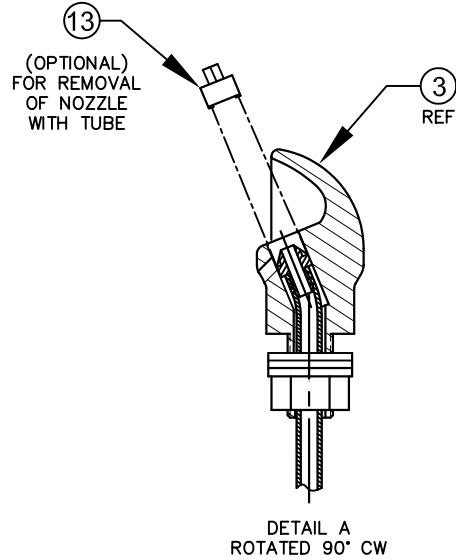

PARTS BREAKDOWN

ITEM	DESCRIPTION
1	STRAINER ASSEMBLY 6462
2	BACK PANEL 0004023580
3	HEAD 5703M
4	BUTTON ASSEMBLY PBA6
5	VALVE 5874SS
6	BOTTOM PLATE PBM1109 (LONG)
7	BOTTOM PLATE PBM1105 (SHORT)
8	MOUNTING FRAME MTGFR.LG
9	CHILLER HCR8-300
10	SPANNER WRENCH 0006983506
11	GRILLE 0002626651
12	TRAP 0005982900
OPTIONAL 13	DRIVER, NOZZLE .25 HEX 0002082253

WHEN ORDERING PARTS PLEASE SPECIFY YOUR MODEL NUMBER

		Haws [®]		1455 KLEPPE LANE SPARKS, NEVADA 89431 (775) 359-4712 FAX (775) 359-7424 E-MAIL: HAWS@HAWS.CO.COM WEBSITE: WWW.HAWS.CO.COM	
		ECN NO. REVISED PER BY: ECN: 4585 HM DRAWN: DATE: CHKD.: F. VASQUEZ 09/04/98 APPROVED: DATE:	MODEL(S) H1119.8	PART NUMBER: 0002080262	DRAWING NO.: REV. 13372C00 18
SCALE: 1:4		DRAWING TYPE: PARTS BREAKDOWN		SIZE: A SHEET 1 OF 1	