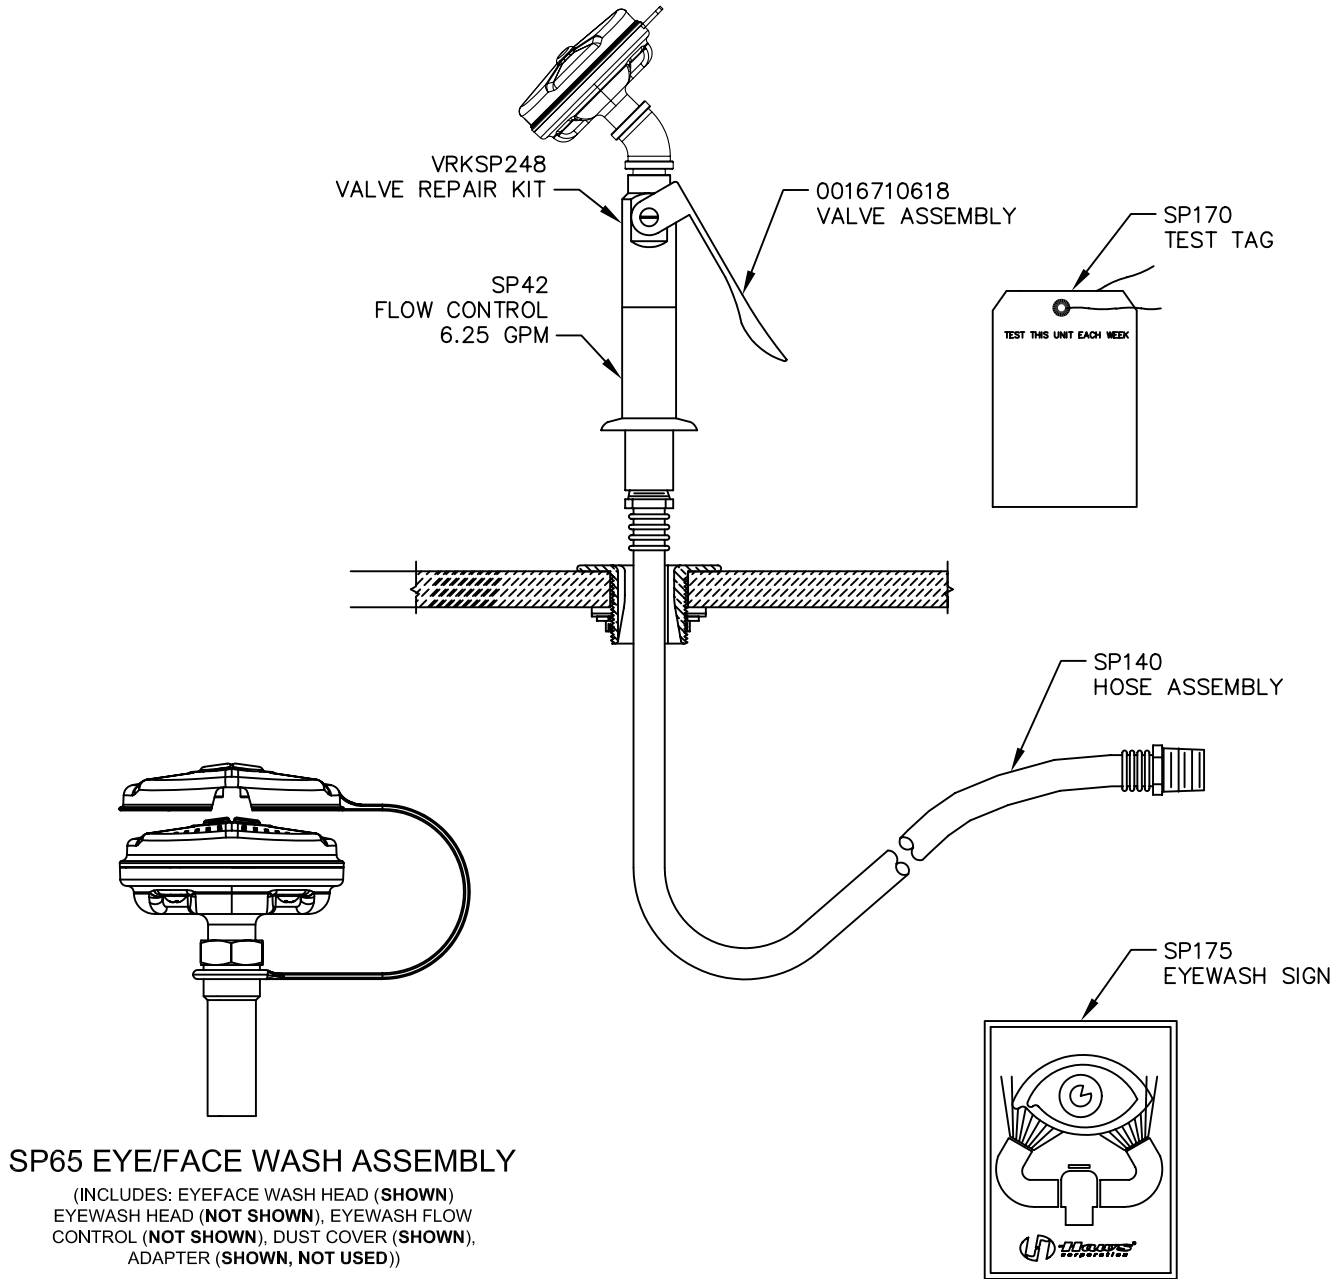

PARTS BREAKDOWN

SP65 EYE/FACE WASH ASSEMBLY
 (INCLUDES: EYEFACE WASH HEAD (SHOWN),
 EYEWASH HEAD (NOT SHOWN), EYEWASH FLOW
 CONTROL (NOT SHOWN), DUST COVER (SHOWN),
 ADAPTER (SHOWN, NOT USED))

REV	DESCRIPTION	ECN	DATE	BY/APVD
11	UPDATED PER ECN	4367	12/3/09	IR
REVISIONS				