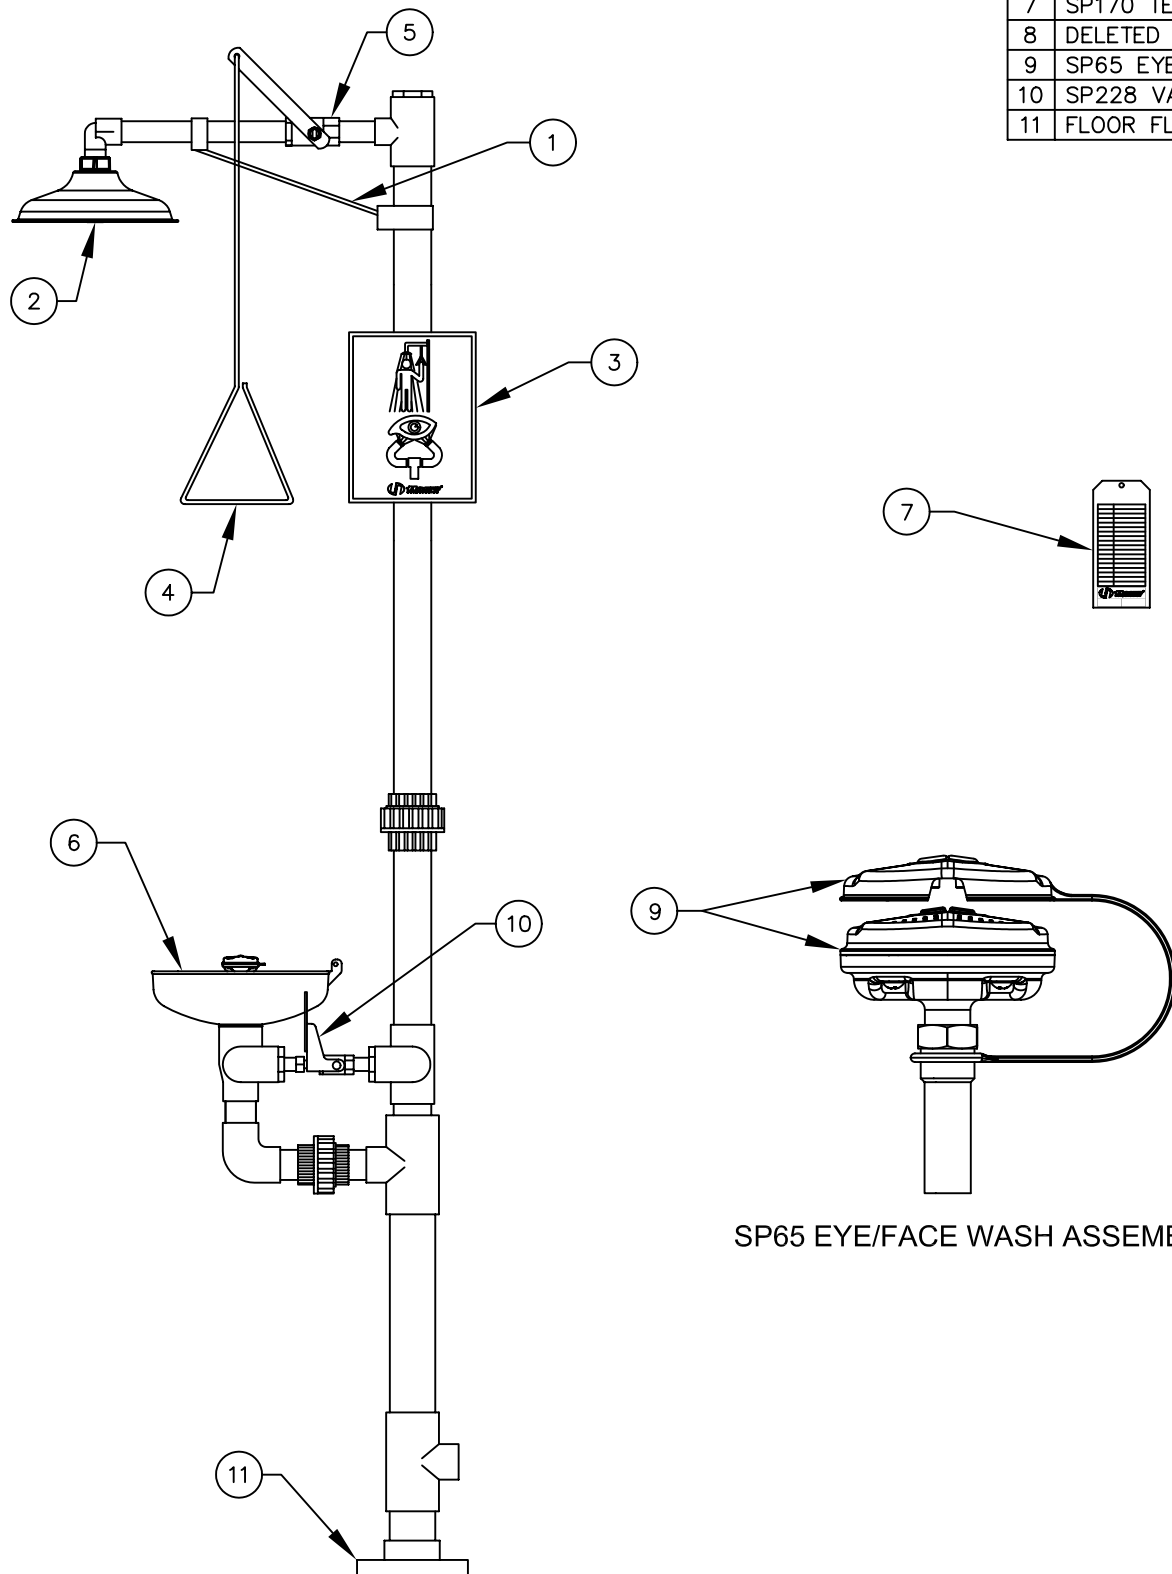

ITEM	DESCRIPTION
1	S.S. BRACKET ASSEMBLY
2	SP829 SHOWER HEAD
3	SP178 SHOWER SIGN
4	SP200 PULL ROD
5	SP265 VALVE ASSEMBLY
6	EYEWASH BOWL
7	SP170 TEST TAG
8	DELETED
9	SP65 EYE/FACE WASH ASSY
10	SP228 VALVE ASSEMBLY
11	FLOOR FLANGE PVC

PARTS BREAKDOWN

SP65 EYE/FACE WASH ASSEMBLY

REV	DESCRIPTION	ECN	DATE	BY/APVD
13	UPDATED PER ECN	4367	12/2/09	IR
REVISIONS				

WHEN ORDERING PARTS PLEASE SPECIFY YOUR MODEL NUMBER			1455 KLEPPE LANE SPARKS, NEVADA 89431 (775) 359-4712 FAX (775) 359-7424 E-MAIL: HAWS@HAWS.CO.COM WEBSITE: WWW.HAWS.CO.COM		
	DRAWN BY: CLF	DATE: 03/15/93	CHECK BY:	APPVD BY:	SCALE: 1/8
	TITLE: CORROSION RESISTANT COMBO UNIT 8336			PART NUMBER: 0002080175	
DRAWING TYPE: PARTS BREAKDOWN			DRAWING NUMBER: 11501C00		REV. 13