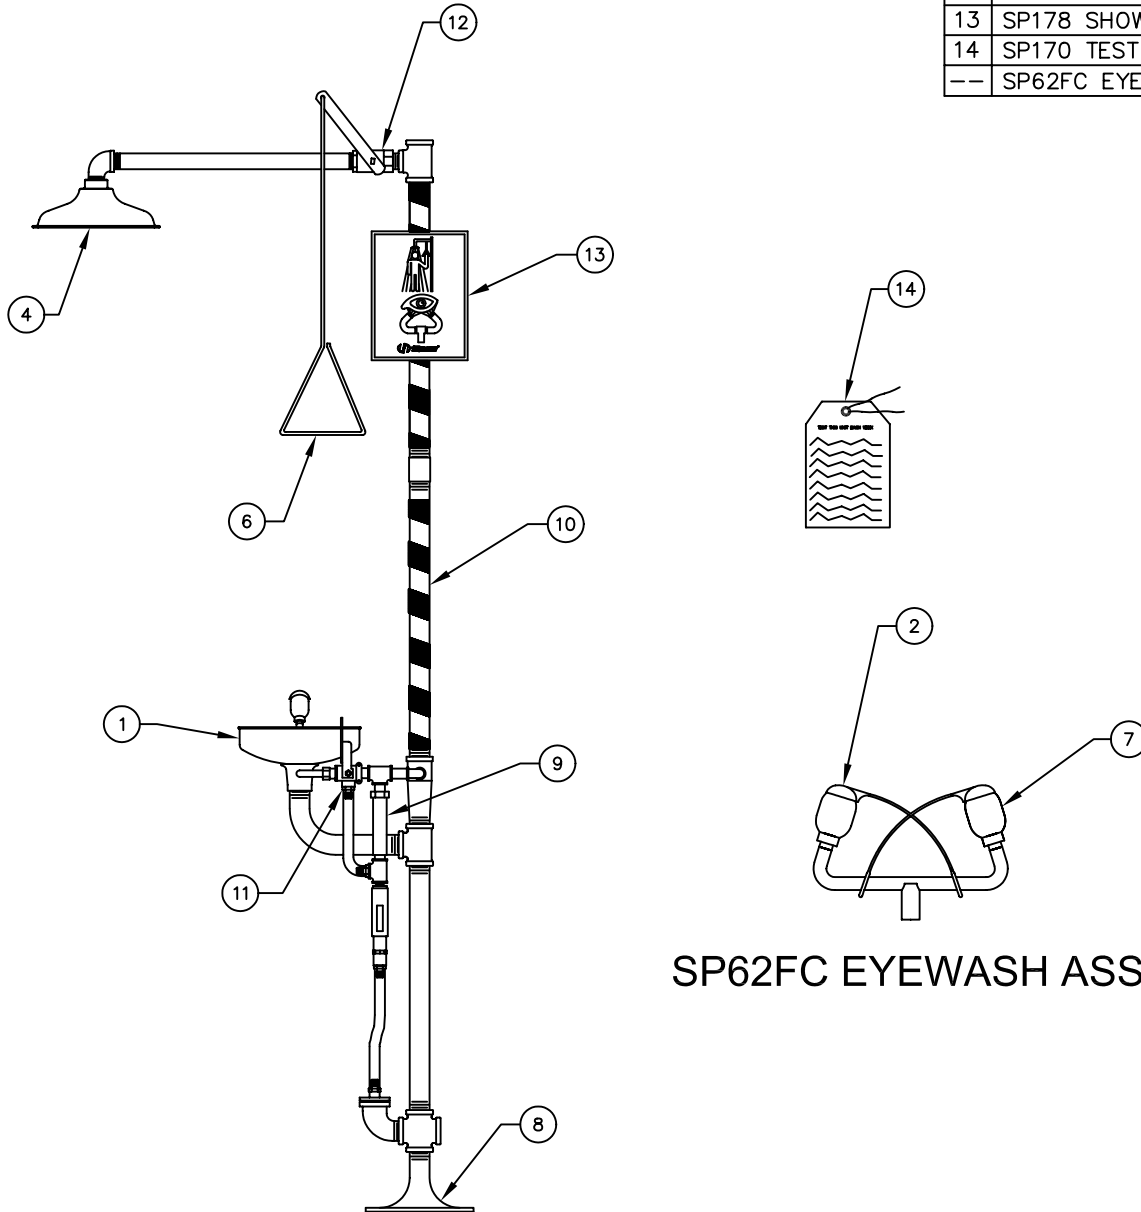

PARTS BREAKDOWN

ITEM	DESCRIPTION
1	SP90 BOWL
2	9095 EYEWASH DUST COVERS
3	-
4	8129FC SHOWER HEAD
5	-
6	SP200 PULL ROD
7	SP11FC EYEWASH HEADS
8	SP75 FLOOR FLANGE
9	SP158A BLEED VALVE
10	SP185 STRIPE TAPE
11	SP229.158 VALVE ASSEMBLY
12	SP260.158 VALVE ASSEMBLY
13	SP178 SHOWER SIGN
14	SP170 TEST TAAG
--	SP62FC EYEWASH ASSEMBLY

SP62FC EYEWASH ASSEMBLY

REV	DESCRIPTION	ECN	DATE	BY/APVD
9	UPDATED PER.	4367	12/9/09	IR
REVISIONS				

WHEN ORDERING PARTS PLEASE SPECIFY YOUR MODEL NUMBER			1455 KLEPPE LANE SPARKS, NEVADA 89431 (775) 359-4712 FAX (775) 359-7424 E-MAIL: HAWS@HAWSO.COM WEBSITE: WWW.HAWSO.COM	
	DRAWN BY: CLF	DATE: 03/17/93	CHECK BY:	APPVD BY:
TITLE: 8300.158 SHOWER EYEWASH COMBO			PART NUMBER: 0002080167	
DRAWING TYPE: PARTS BREAKDOWN			DRAWING NUMBER: 11490C00	REV: 9