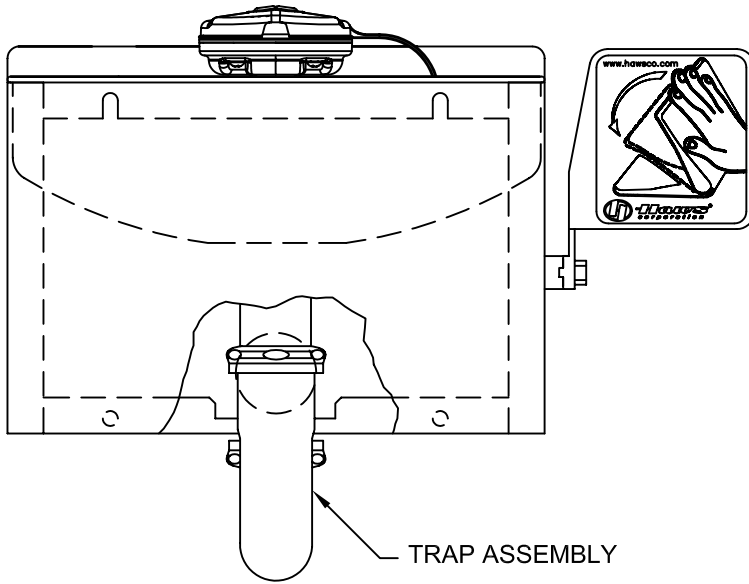

PARTS BREAKDOWN

SP65 EYE/FACE WASH ASSEMBLY

(INCLUDES: EYEFACE WASH HEAD (SHOWN)
EYEWASH HEAD (NOT SHOWN), EYEWASH FLOW
CONTROL (NOT SHOWN), DUST COVER (SHOWN),
ADAPTER (SHOWN))

**SP175
EYEWASH SIGN**

SP170 TEST TAG

DRAWN BY: CLF	DATE: 03/03/93	CHECK BY:	APPVD BY:	SCALE: 1/2
TITLE: 7752WC BARRIER FREE EYE/FACE WASH			PART NUMBER: 0002080086	
DRAWING TYPE: PARTS BREAKDOWN			DRAWING NUMBER: 11463C00	REV: 12