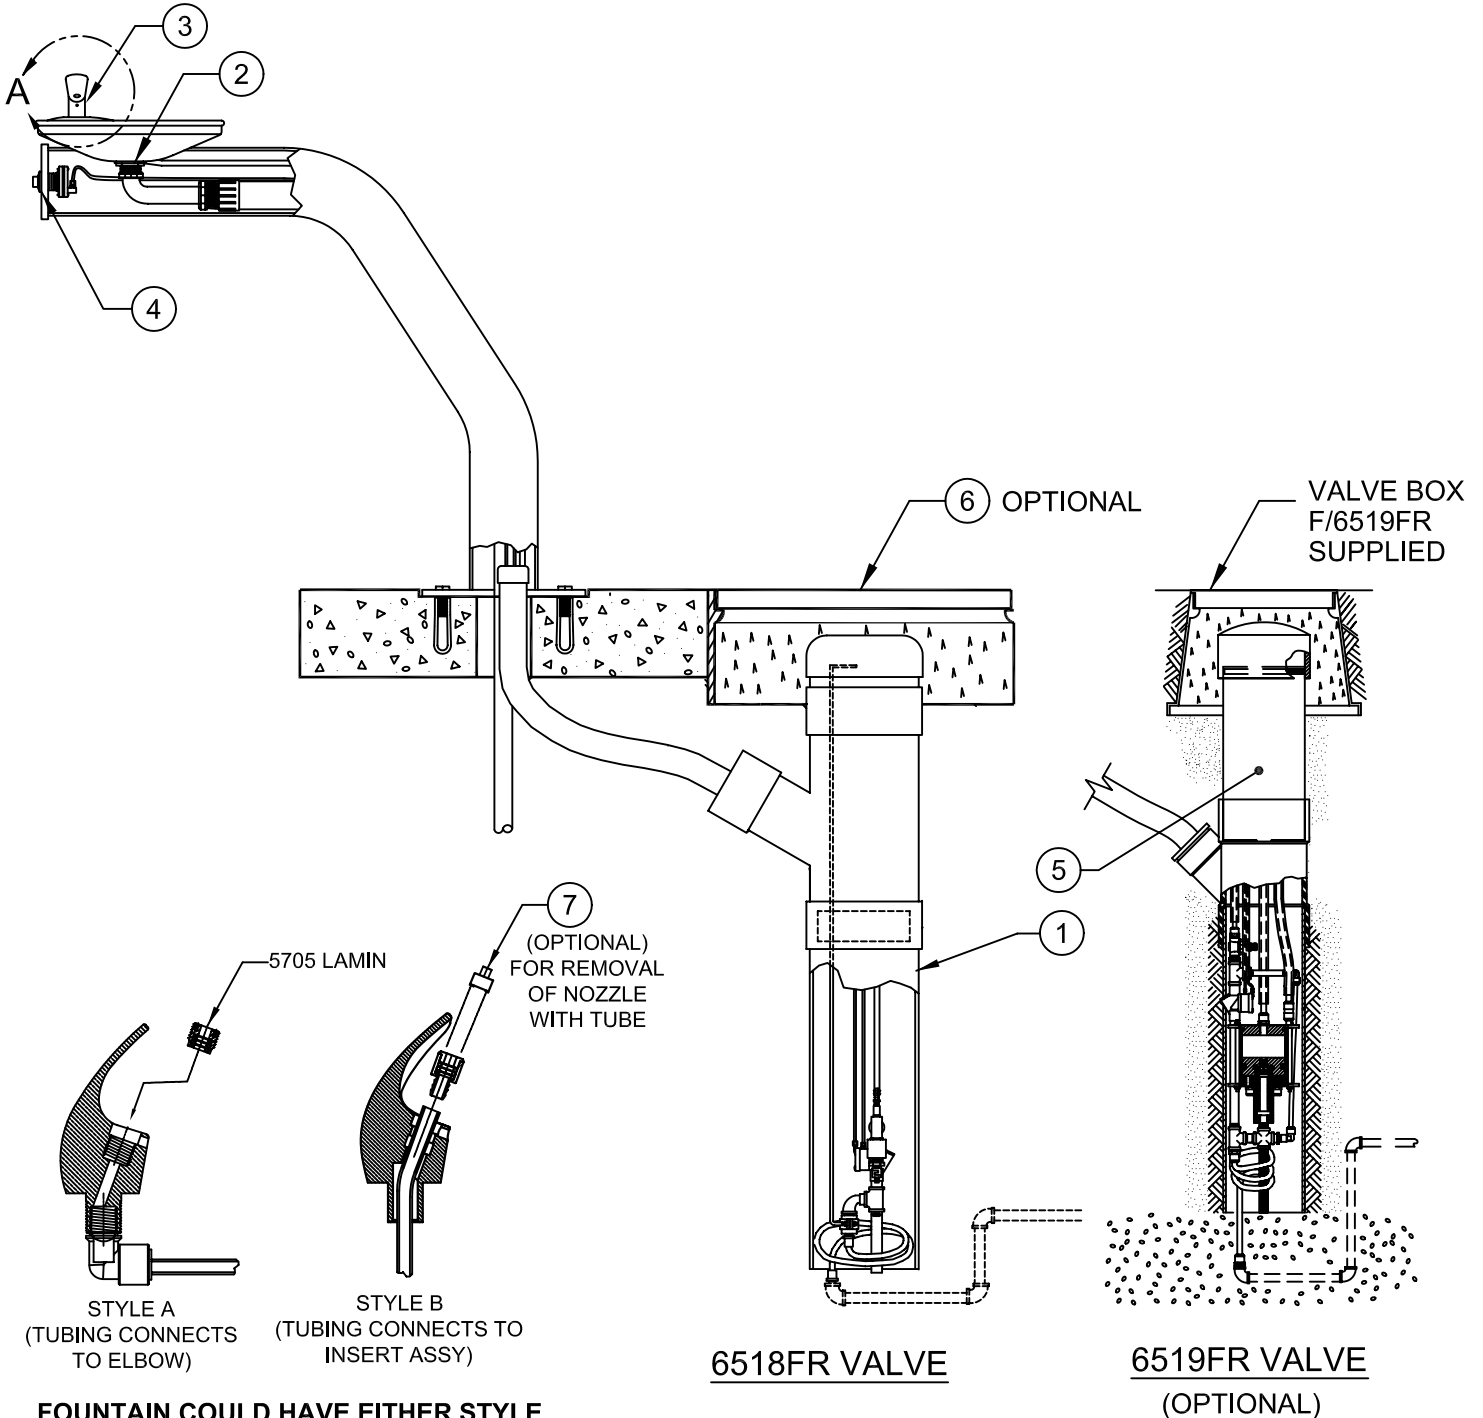

PARTS BREAKDOWN

3380FR/3380GFR WITH 6518FR OR 6519FR

ITEM	DESCRIPTION
1	VALVE 6518FR
2	STRAINER 0005624292
3	BUBBLER HEAD 5705FR (STYLE A OR STYLE B)
4	PUSH BTN ASS'Y 5881PBA
5	VALVE 6519FR (OPTIONAL)
6	VALVE BOX 6625 (OPTIONAL)
7	DRIVER, NOZZLE .25 HEX 0002082253

WHEN ORDERING PARTS PLEASE SPECIFY YOUR MODEL NUMBER

1455 KLEPPE LANE
SPARKS, NEVADA 89431
(775) 359-4712 FAX (775) 359-7424
E-MAIL: HAWS@HAWS.CO.COM
WEBSITE: WWW.HAWS.CO.COM

DRAWN BY: D OLLOM	DATE: 11/25/95	CHECK BY:	APPVD BY:	SCALE: 1:6
TITLE: 3380FR/3380GFR/3380.6519FR			PART NUMBER: 0002077370	
DRAWING TYPE: PARTS BREAKDOWN			DRAWING NUMBER: 12817C00	REV: 12